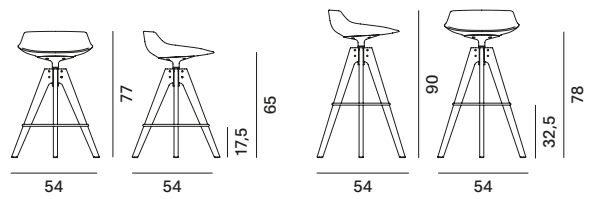

Structure in ash* with transparent lacquer, available in natural, brown, bleached, or the new canaletto walnut chromatic finish. Lacquered aluminium coupling device in matt white or lead grey. Brushed stainless steel footrest on all versions. 360° swivel. Seat height available: 48 cm.

*wood comes from sustainably managed forests.

Abacus

Flow Chair

4-legged base

Flow Armchair

Flow Stool

sled

base with central leg

VN 4-legged wood base

VN 4-legged wood base

4-legged wood base

Flow Pouf

VN 4-legged wood base

height-adjustable 5-point-star base on castors

4-legged wood base

Variants