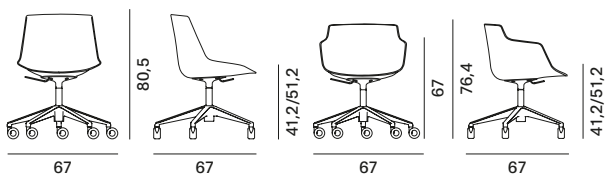

Structure in ash* with transparent lacquer, available in natural, brown, bleached, or the new canaletto walnut chromatic finish. Lacquered aluminium coupling device in matt white or lead grey. Brushed stainless steel footrest on all versions. 360° swivel. Seat height available: 48 cm.

VN 4-legged wood base

VN 4-legged wood base

4-legged wood base

Flow Pouf

VN 4-legged wood base

height-adjustable 5-point-star base on castors

4-legged wood base

Variants