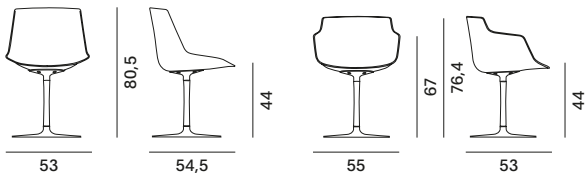

Structure in ash* with transparent lacquer, available in natural, brown, bleached, or the new canaletto walnut chromatic finish. Lacquered aluminium coupling device in matt white or lead grey. Brushed stainless steel footrest on all versions. 360° swivel. Seat height available: 48 cm.

*wood comes from sustainably managed forests.

Abacus

Flow Chair

4-legged base

Flow Armchair

Flow Stool

sled

base with central leg

VN 4-legged wood base

VN 4-legged wood base

4-legged wood base

Flow Pouf

VN 4-legged wood base

height-adjustable 5-point-star base on castors

4-legged wood base

Variants