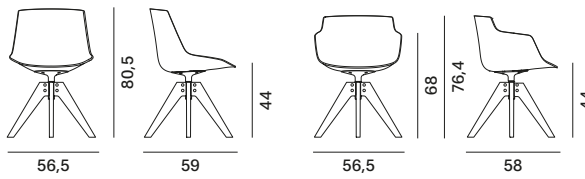

Structure in ash* with transparent lacquer, available in natural, brown, bleached, or the new canaletto walnut chromatic finish. Lacquered aluminium coupling device in matt white or lead grey. Brushed stainless steel footrest on all versions. 360° swivel. Seat height available: 48 cm.

*wood comes from sustainably managed forests.

Abacus

Flow Chair

4-legged base

Flow Armchair

Flow Stool

sled

base with central leg

VN 4-legged wood base

VN 4-legged wood base

4-legged wood base

Flow Pouf

VN 4-legged wood base

height-adjustable 5-point-star base on castors

4-legged wood base

Variants