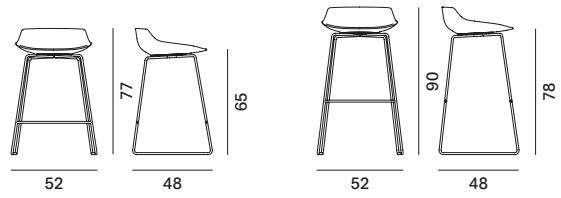

Structure in ash* with transparent lacquer, available in natural, brown, bleached, or the new canaletto walnut chromatic finish. Lacquered aluminium coupling device in matt white or lead grey. Brushed stainless steel footrest on all versions. 360° swivel. Seat height available: 48 cm.

*wood comes from sustainably managed forests.

Abacus

Flow Chair

4-legged base

Flow Armchair

Flow Stool

sled

base with central leg