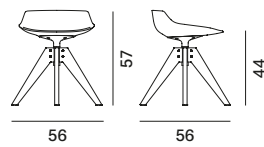

Structure in ash* with transparent lacquer, available in natural, brown, bleached, or the new canaletto walnut chromatic finish. Lacquered aluminium coupling device in matt white or lead grey. Brushed stainless steel footrest on all versions. 360° swivel. Seat height available: 48 cm.

*wood comes from sustainably managed forests.

Abacus

Flow Chair

4-legged base

Flow Armchair

Flow Stool

sled

base with central leg

VN 4-legged wood base

VN 4-legged wood base

4-legged wood base

Flow Pouf

VN 4-legged wood base

height-adjustable 5-point-star base on castors

4-legged wood base

Variants