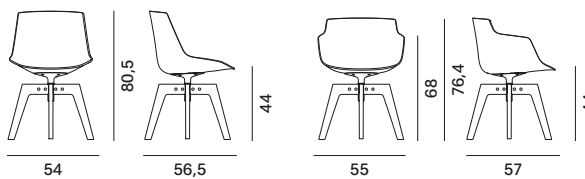

Structure in ash* with transparent lacquer, available in natural, brown, bleached, or the new canaletto walnut chromatic finish. Lacquered aluminium coupling device in matt white or lead grey. Brushed stainless steel footrest on all versions. 360° swivel. Seat height available: 48 cm.

*wood comes from sustainably managed forests.

Abacus

Flow Chair

4-legged base

Flow Armchair

Flow Stool

sled

base with central leg

VN 4-legged wood base

VN 4-legged wood base

4-legged wood base

Flow Pouf

VN 4-legged wood base

height-adjustable 5-point-star base on castors

4-legged wood base

Variants