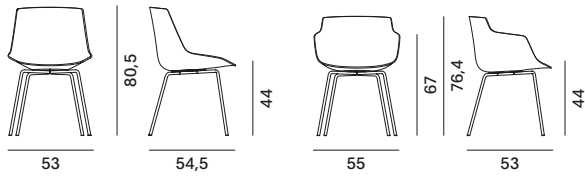

Abacus

Flow Chair

4-legged base